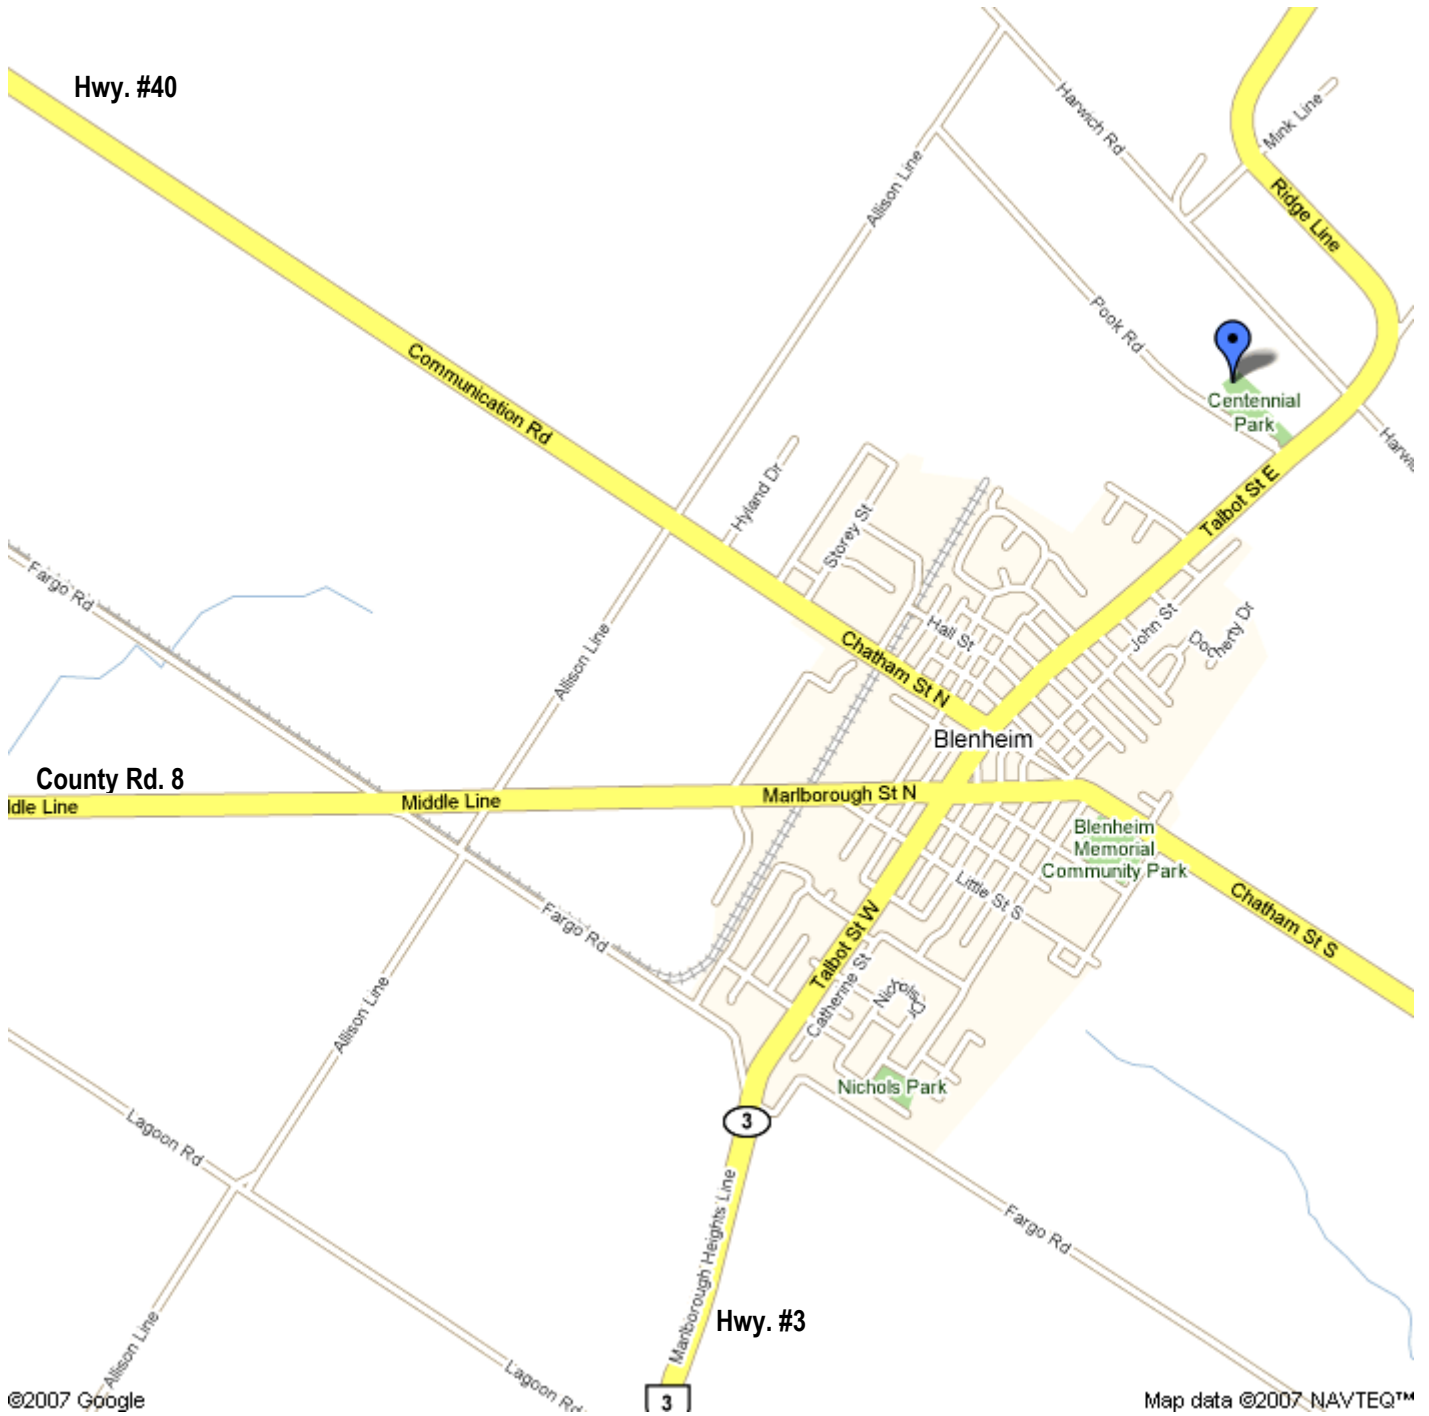

# Blenheim Soccer Fields

On East Edge of Blenheim.

## Blenheim Soccer Fields

The soccer fields are located at Centennial Park on the corner of Talbot Street East and Pook Road. Parking is accessed from Pook Road.